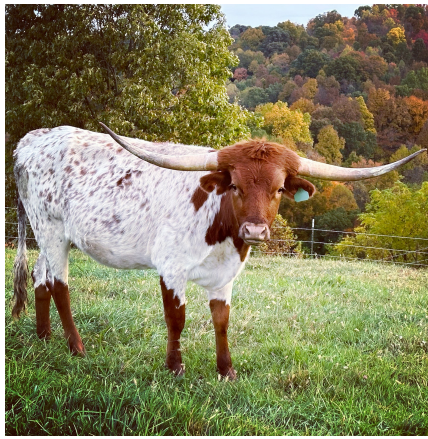

DZR'S ROSIE'S CANTINA

Date of Birth: 04/16/2021
 Breeder: DCC
 Owner: D&K

Courtesy of Dozer Longhorns

Very solid heifer calf sired by DCC's Stop Already bull on our Prairie Rose a great producing Drag Iron daughter. Excellent conformation and disposition on this heifer.