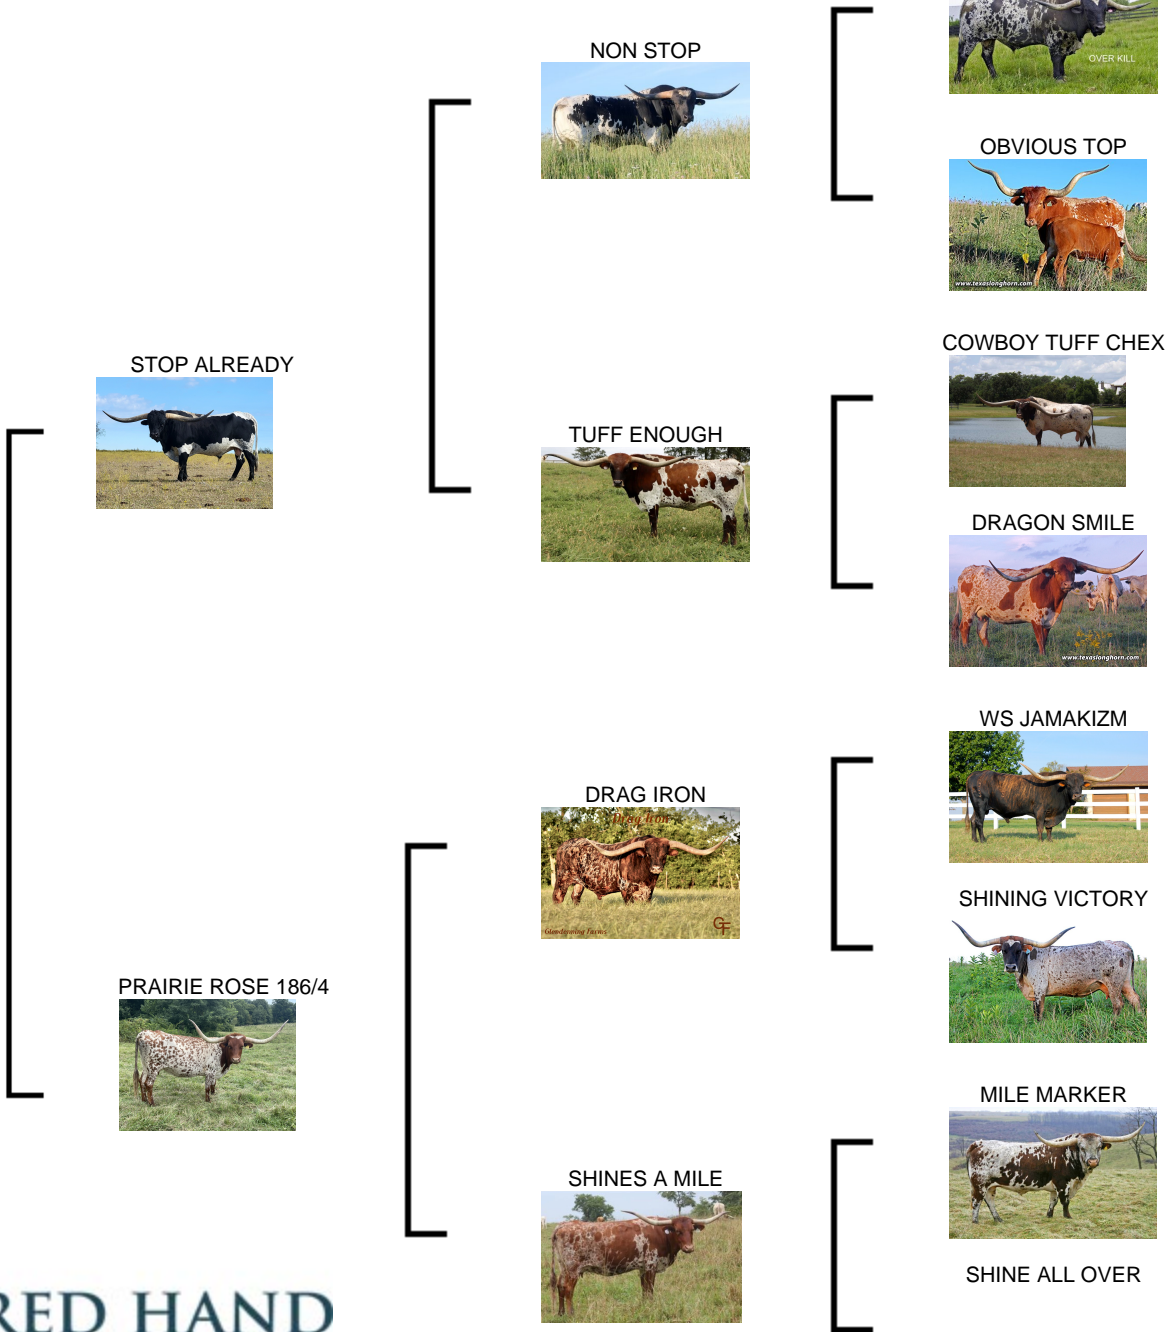

<http://www.hiredhandsoftware.com>