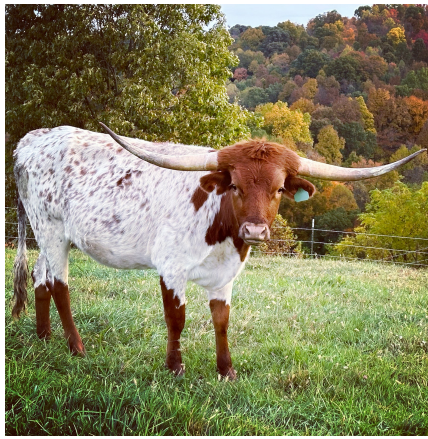

## DZR'S ROSIE'S CANTINA

Date of Birth: 04/16/2021  
 Breeder: DCC  
 Owner: D&K

Courtesy of Dozer Longhorns

Very solid heifer calf sired by DCC's Stop Already bull on our Prairie Rose a great producing Drag Iron daughter. Excellent conformation and disposition on this heifer.